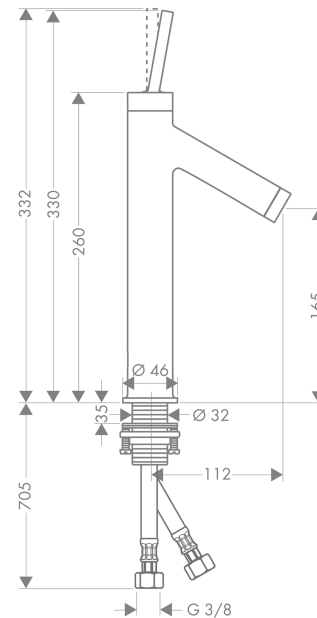

AXOR Starck
Single lever basin mixer 170 with pin handle and waste set
 Surfaces: **Chrome** Article Number: **10123000**

Description

product features

- consists of: single lever basin mixer, waste set
- ComfortZone 170
- projection 112 mm
- normal spray
- flow rate at 3 bar: 5 l/min
- joystick ceramic cartridge
- suitable for continuous flow water heaters
- non-closing waste set
- connection dimension: DN15

Technology

Product image

Scale drawing

Flowchart